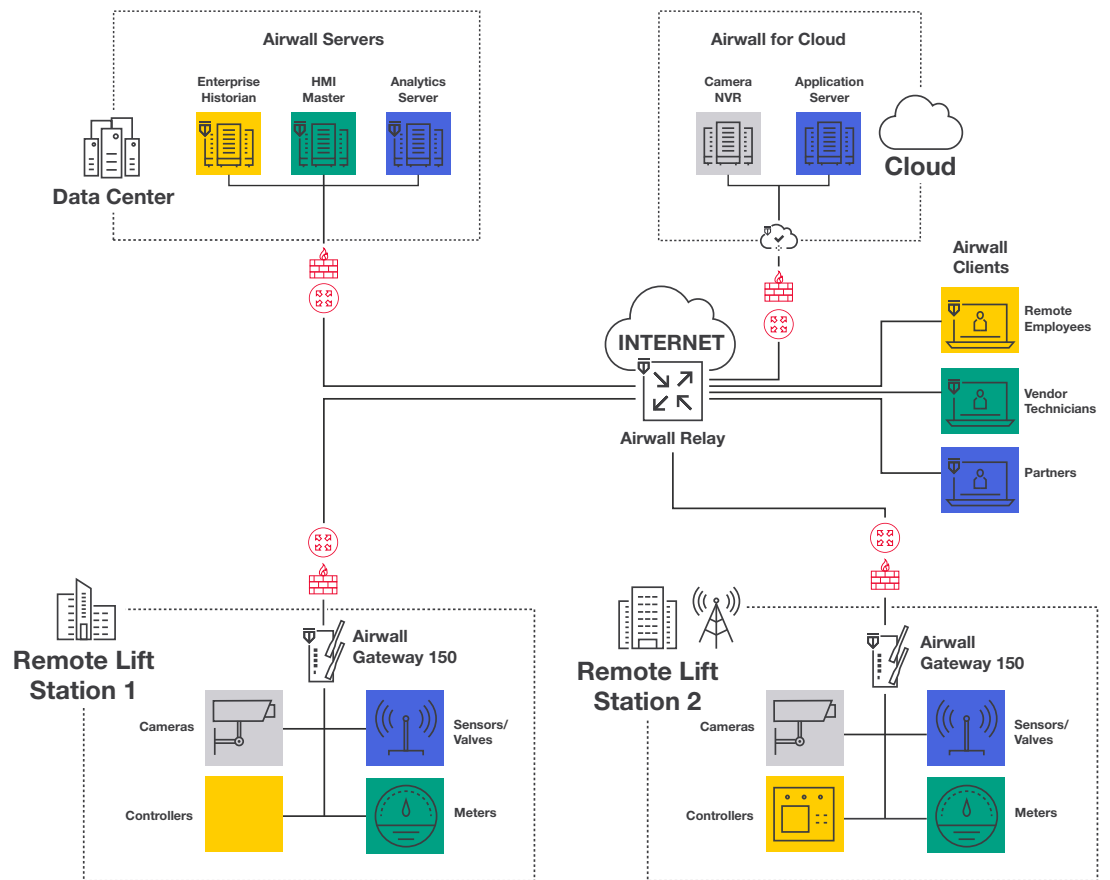

management of critical infrastructure while staying compliant. Eliminate network-based attacks, lower cost, and reduce complexity of effectively manage critical infrastructure for governments and IIoT applications.

Airwall Solution benefits

- Isolate and segment SCADA from shared IT networks
- On-board and connect new remote sites faster using cellular
- Eliminate costly radio communications
- Achieve true zero-trust connectivity for critical infrastructure and remote sites

Critical infrastructure reference architecture

Schedule a call with experts to learn more.

IMPRES Technology Solutions Inc.
10330 Pioneer Blvd., Suite 280
Santa Fe Springs, CA 90670
(562) 298-4030 info@imprestechology.com

www.imprestechology.com\csoi