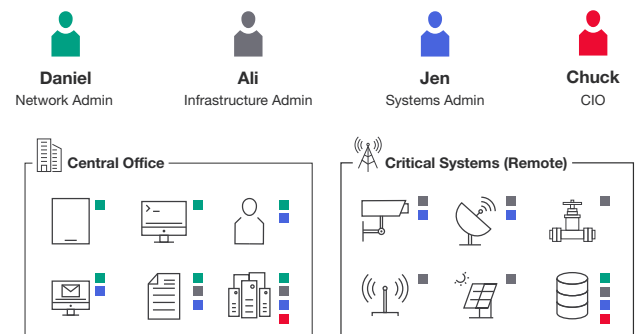

# Secure critical infrastructure and enable secure remote management

## Connect, manage, and protect IIoT, ICS, Smart City, and SCADA systems

*“We chose Tempered’s solution because it has security built in. We were able to achieve connectivity to our remote sites and critical infrastructure — and were able to secure it all with one solution. That was a win-win.”*

### Challenge: protecting critical infrastructure and enabling remote access to air-gapped networks, while staying NIST compliant

Critical infrastructure - from water treatment plants, electrical grids, and smart city applications to industrial control and traffic control systems - have vulnerabilities that pose enormous cyber-risk and in turn, risks to communities. Traditionally, these networks have been physically managed and air-gapped. Managing and securing these networks and remote sites today is difficult, as new technologies are added to legacy systems.

management of critical infrastructure while staying compliant. Eliminate network-based attacks, lower cost, and reduce complexity of effectively manage critical infrastructure for governments and IIoT applications.