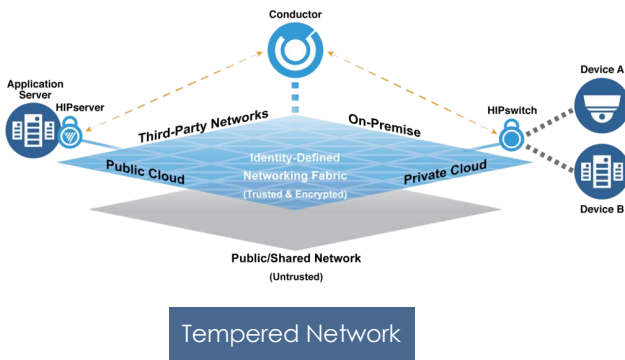

Gold Package 3C/SDN 100-User (Softphones only)

Price: $39,995 MSRP

3C System (100 Users)

- 100 SML licenses for UC/softphones
- 20 TAL for trunks (SIP/Analog/T1/PRI)

SDN Controller & 5 Licenses

SDN Switches

- 1 NEC Spine/Core Switch (48P-1G or 8P-10G)
- 1 Dell Leaf/Edge S3124P PoE switch

R110 GP Windows 2012 Server

- Hyper-V can be used for PFC (RedHat)

Options

- Discounted NEC FT server when ordered with package
- Dell S31xx Series PoE Edge/Leaf OpenFlow switches
- Hard phones

Mandatory

- 1-year maintenance/warranty on package components

In the package:

1 PF52XX	1 R110
1 Dell PoE	3C UCM 100 SML 20 TAL
PFC 5 Switch licenses	100 ☎☎☎

Maintenance/SWA required:

1-year maintenance & warranty

Options:

	R320	
3C STL	3C CMM xx CSL	UM8700 xx VM
☎☎	Dell PoE	Dell PoE

Required Third Party:

Active Directory

Exchange

✉ For more information, please email: esg@imprestechology.com

Santa Fe Springs, CA (HQ)
10330 Pioneer Blvd.
Suite 280
Santa Fe Springs, CA 90670
(562) 298-4030

Reston, VA
11921 Freedom Drive
Suite 550
Reston, VA 20190
(703) 478-2380

San Antonio, TX
300 Convent Street
Suite 1330
San Antonio, TX 78205
(210) 901-5204