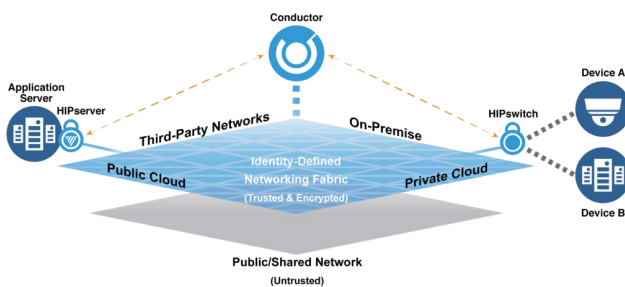

Mandatory

- 1-year maintenance/warranty on package components

In the package:

1 PF52XX	1 R110
1 Dell PoE	3C UCM 100 SML 20 TAL 24 STL
PFC 5 Switch licenses	100 24

Maintenance/SWA required:

1-year maintenance & warranty

Options: